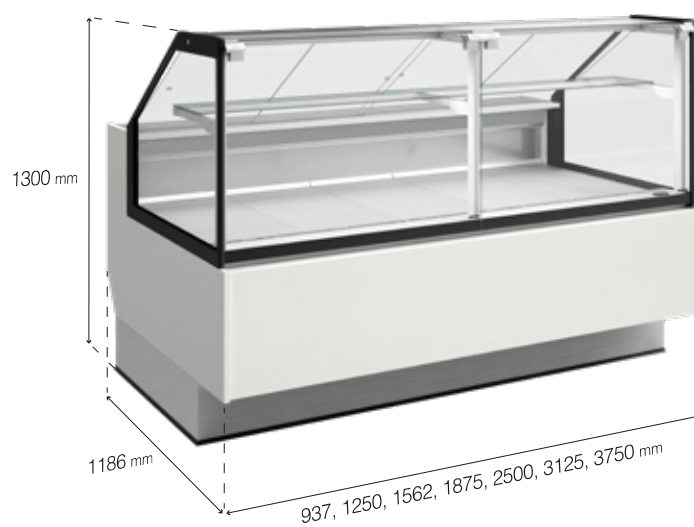

PRESTIGE 2

SERVE-OVER COUNTERS

- + DISPLAY CAPACITY +80%
- + GREATER VISIBILITY
- + REFRIGERATED UNDERSTORAGE
- + EASY CLEANING AND MAINTENANCE

learn more